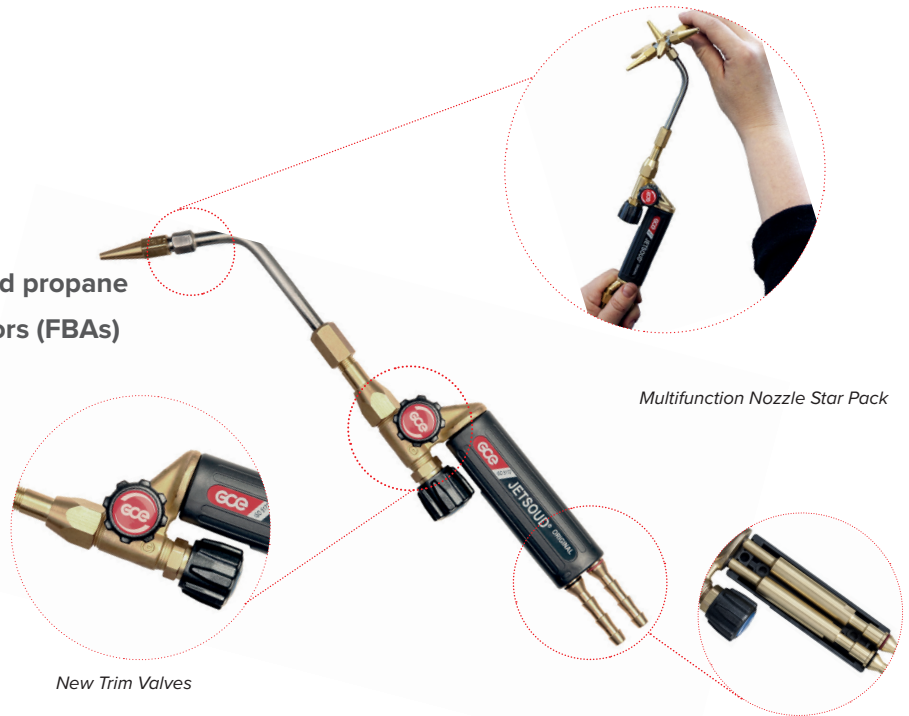

## WELDING TORCH **JETSOUND**

This torch is light and easy to handle; it has been developed specifically for refrigerator technicians and installers of airconditioning equipment, who require a torch to be easy to handle for reaching narrow hard to get at points.

JETSOUND torch allows a reduction in the movement of the operator's wrist. People who have already used the JETSOUND torch appreciate its perfect flame regulation and low flow-rates, thanks to the possibility of regulating oxygen flow by means of a pin (microregulation). This means that the attachment and the knob are on the same axis.

The JETSOUND SI has Flashback arrestors (FBAs) built into the shank to ensure the highest safety during welding. JETSOUND torch is delivered with mounted nozzle (consumption 250 l/h) and set of 6 nozzles with consumption (40, 63, 100, 160, 315 and 400 l/h).

## TECHNICAL INFORMATION

- Low weight 320 g
- Length 360 mm
- Compatible for acetylene and propane
- Integrated Flashback arrestors (FBAs)
- EN ISO 5172

Multifunction Nozzle Star Pack

New Trim Valves

Flashback Arrestors Integrated