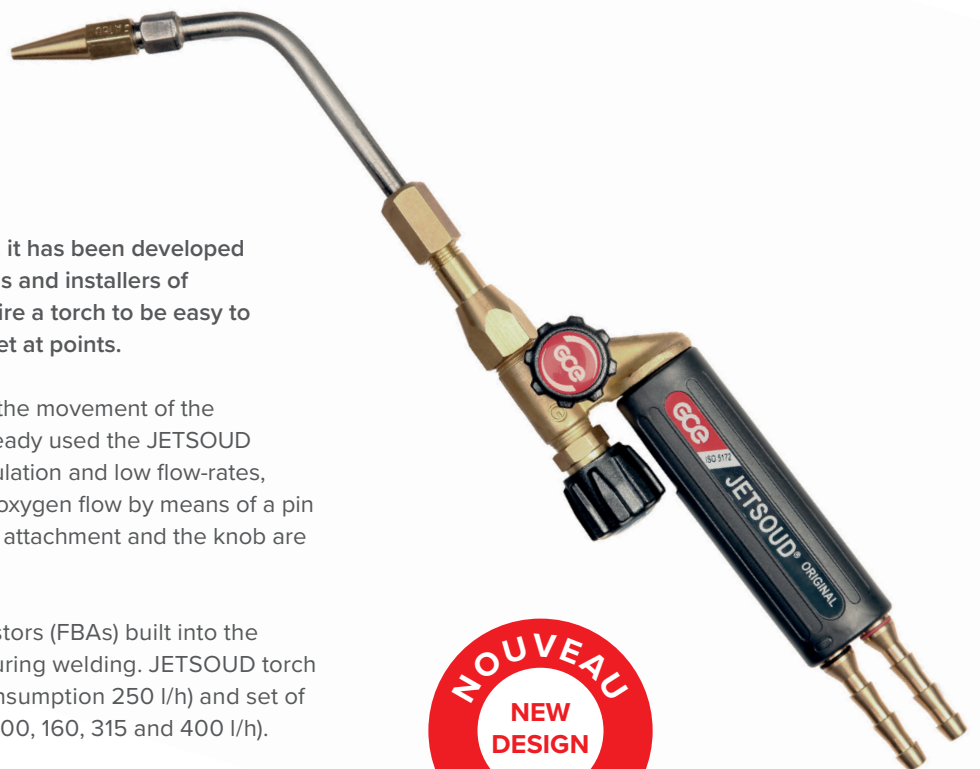

WELDING TORCH **JETSOUND**

This torch is light and easy to handle; it has been developed specifically for refrigerator technicians and installers of airconditioning equipment, who require a torch to be easy to handle for reaching narrow hard to get at points.

JETSOUND torch allows a reduction in the movement of the operator's wrist. People who have already used the JETSOUND torch appreciate its perfect flame regulation and low flow-rates, thanks to the possibility of regulating oxygen flow by means of a pin (microregulation). This means that the attachment and the knob are on the same axis.

The JETSOUND SI has Flashback arrestors (FBAs) built into the shank to ensure the highest safety during welding. JETSOUND torch is delivered with mounted nozzle (consumption 250 l/h) and set of 6 nozzles with consumption (40, 63, 100, 160, 315 and 400 l/h).